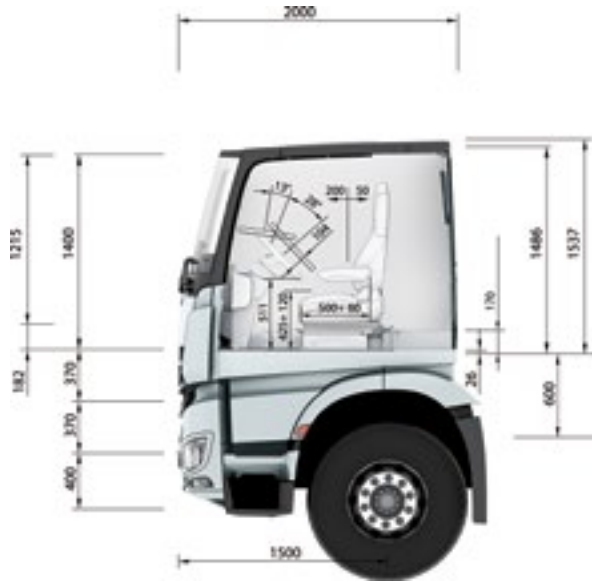

Mercedes-Benz  
Trucks you can trust

## CompactSpace M-cab 2300 mm.

Exterior width [mm]	2300
Exterior length [mm]	2000
Headroom in front of the seats [mm]	1400
Headroom on 170 mm engine tunnel variant [mm]	1215
Headroom on 320 mm engine tunnel variant [mm]	1065

The ClassicSpace M-cab is longer than the ClassicSpace S-cab, which means that it offers more room and stowage space; and for even more comfort it can, for example, be fitted with a folding bunk. It is optionally available as a CompactSpace M-cab with a lowered roof for special bodies or haulage work